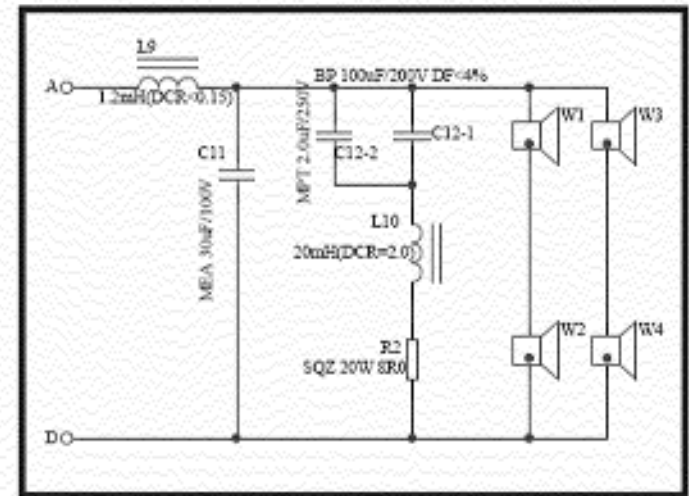

JBL CBT 70J/WH/-1

SCHEMATIC (444091-001)

Individual Parts for the above crossover are not available.
A complete replacement assembly should be ordered.

JBL CBT 70J/WH/-1