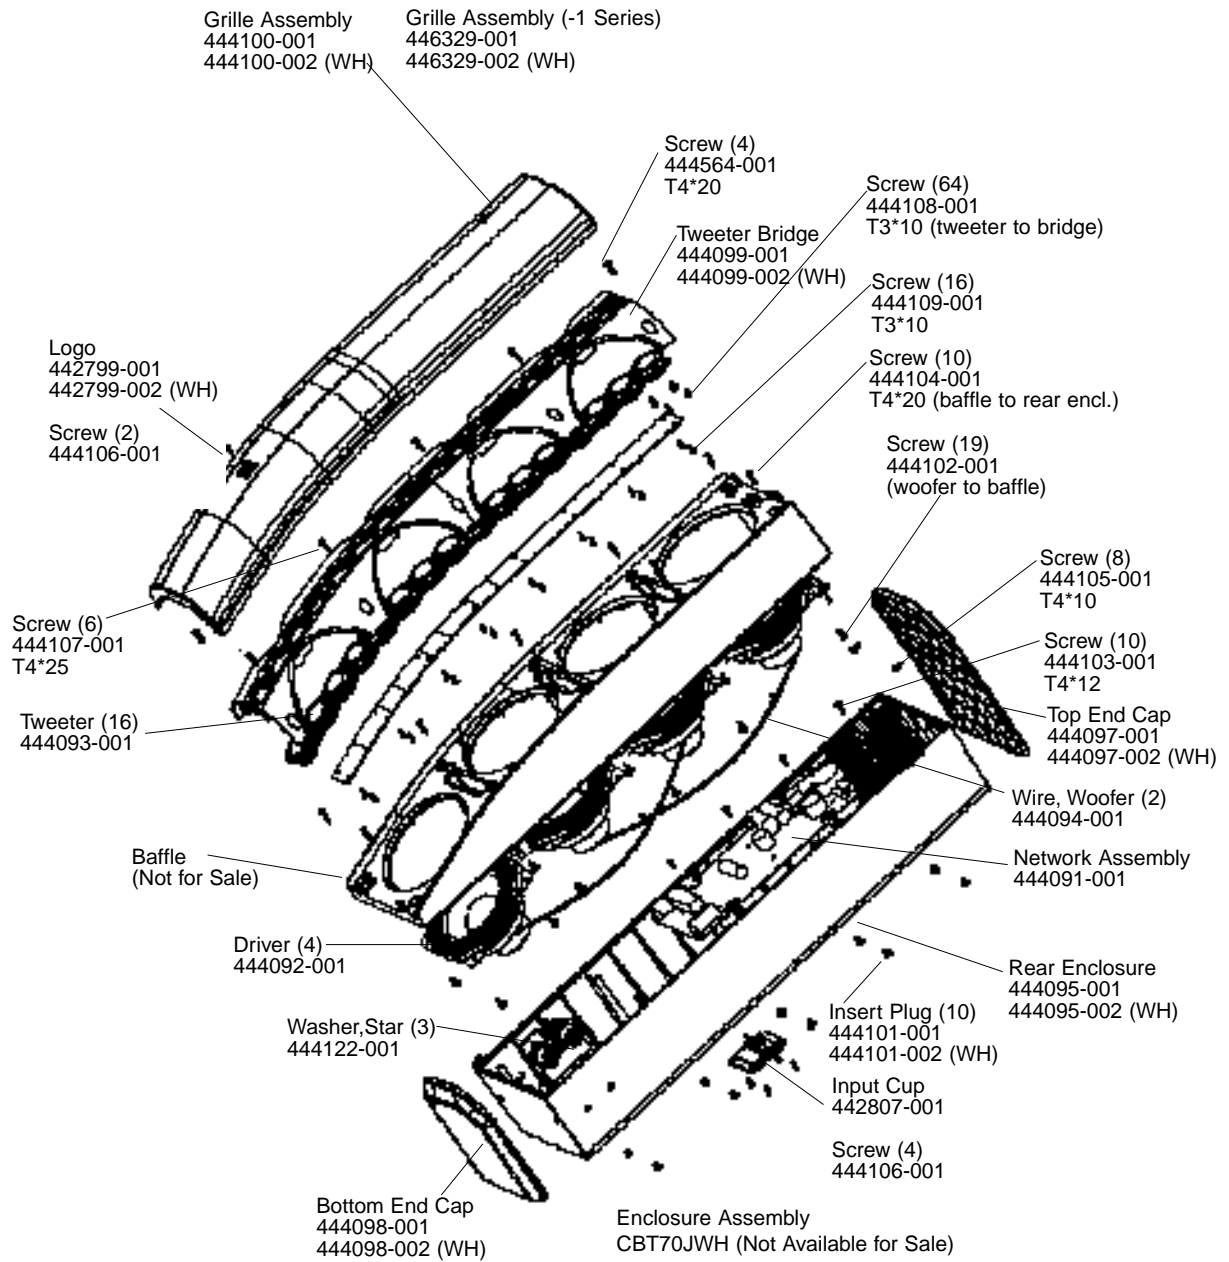

JBL CBT 70J/WH/-1

COMPONENT EXPLODED VIEW

JBL CBT 70JWH/-1