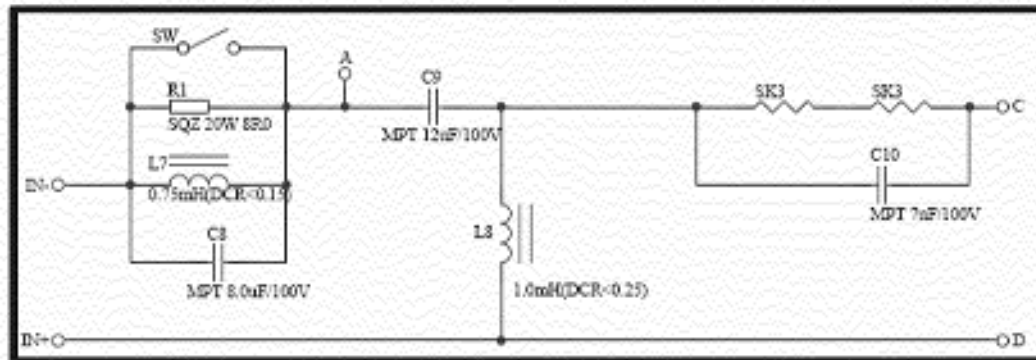

JBL CBT 70J/WH/-1

SCHEMATIC (444091-001)

Individual Parts for the above crossover are not available.
A complete replacement assembly should be ordered.

JBL CBT 70J/WH/-1