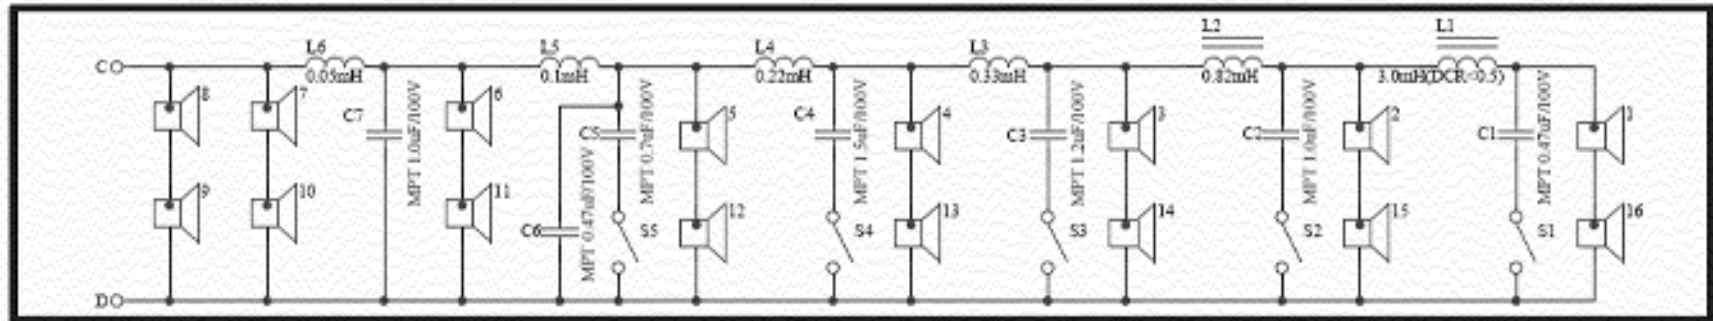

JBL CBT 70J/WH/-1

SCHEMATIC (444091-001)

Individual Parts for the above crossover are not available.
A complete replacement assembly should be ordered.

JBL CBT 70J/WH/-1