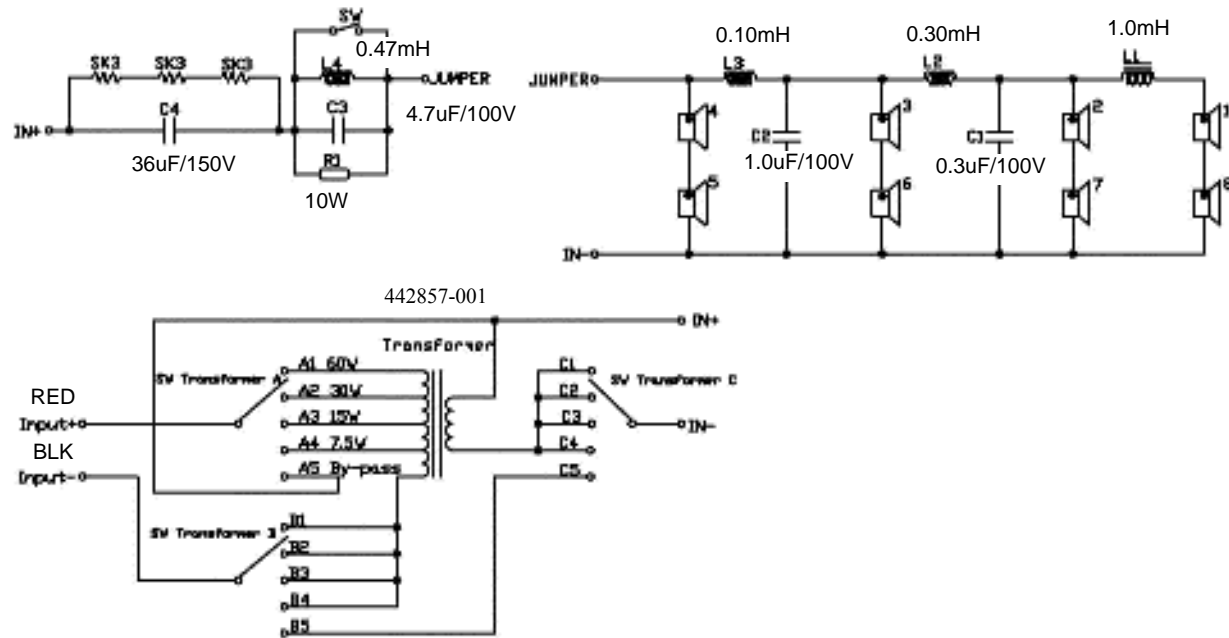

Washers, Flat SS (6)
444190-001
444190-002 (WH)

Switch Cover (3)
444192-001
444192-002 (WH)

Bolts (2)
444478-001
444478-002 (WH)
M6-34MM

Nuts (2)
444479-001
444479-002 (WH)
M6

JBL CBT 50LA/WH/-1

SCHEMATIC (442851-001)