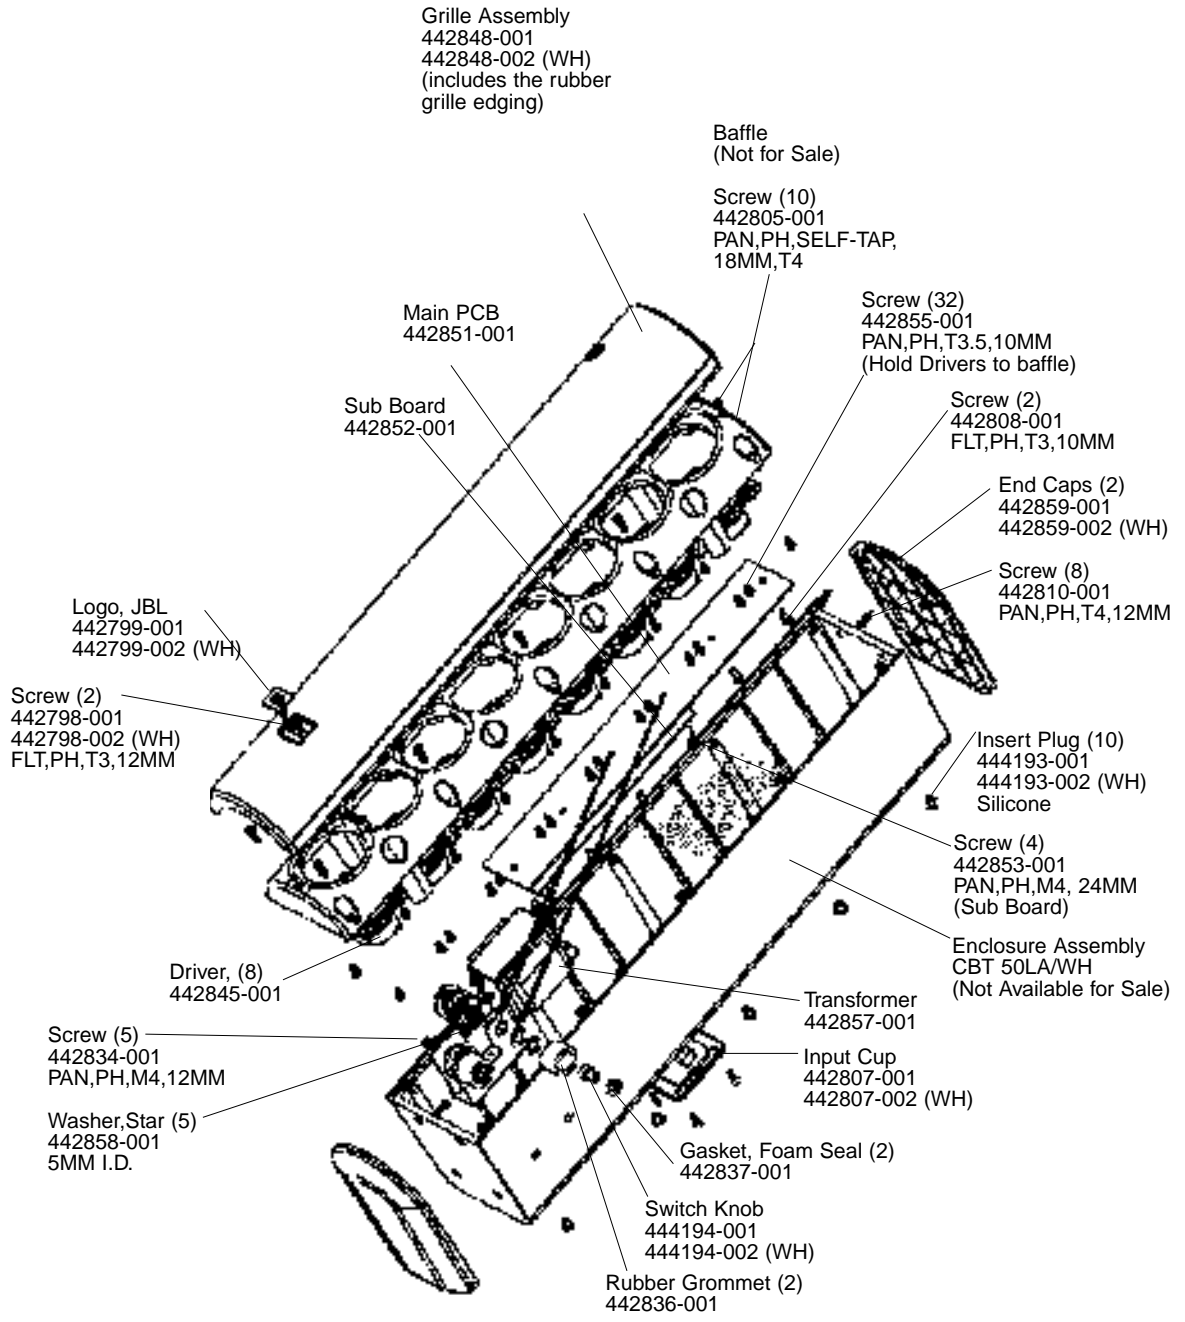

Washers, Flat SS (6)
444190-001
444190-002 (WH)

Switch Cover (3)
444192-001
444192-002 (WH)

Bolts (2)
444478-001
444478-002 (WH)
M6-34MM

Nuts (2)
444479-001
444479-002 (WH)
M6

JBL CBT 50LA/WH/-1

SCHEMATIC (442851-001)

Individual Parts for the above crossover are not available.
A complete replacement assembly should be ordered.

JBL CBT 50LA/WH/-1

JBL CBT 50LA/WH/-1

COMPONENT EXPLODED VIEW

JBL CBT 50LA/WH/-1